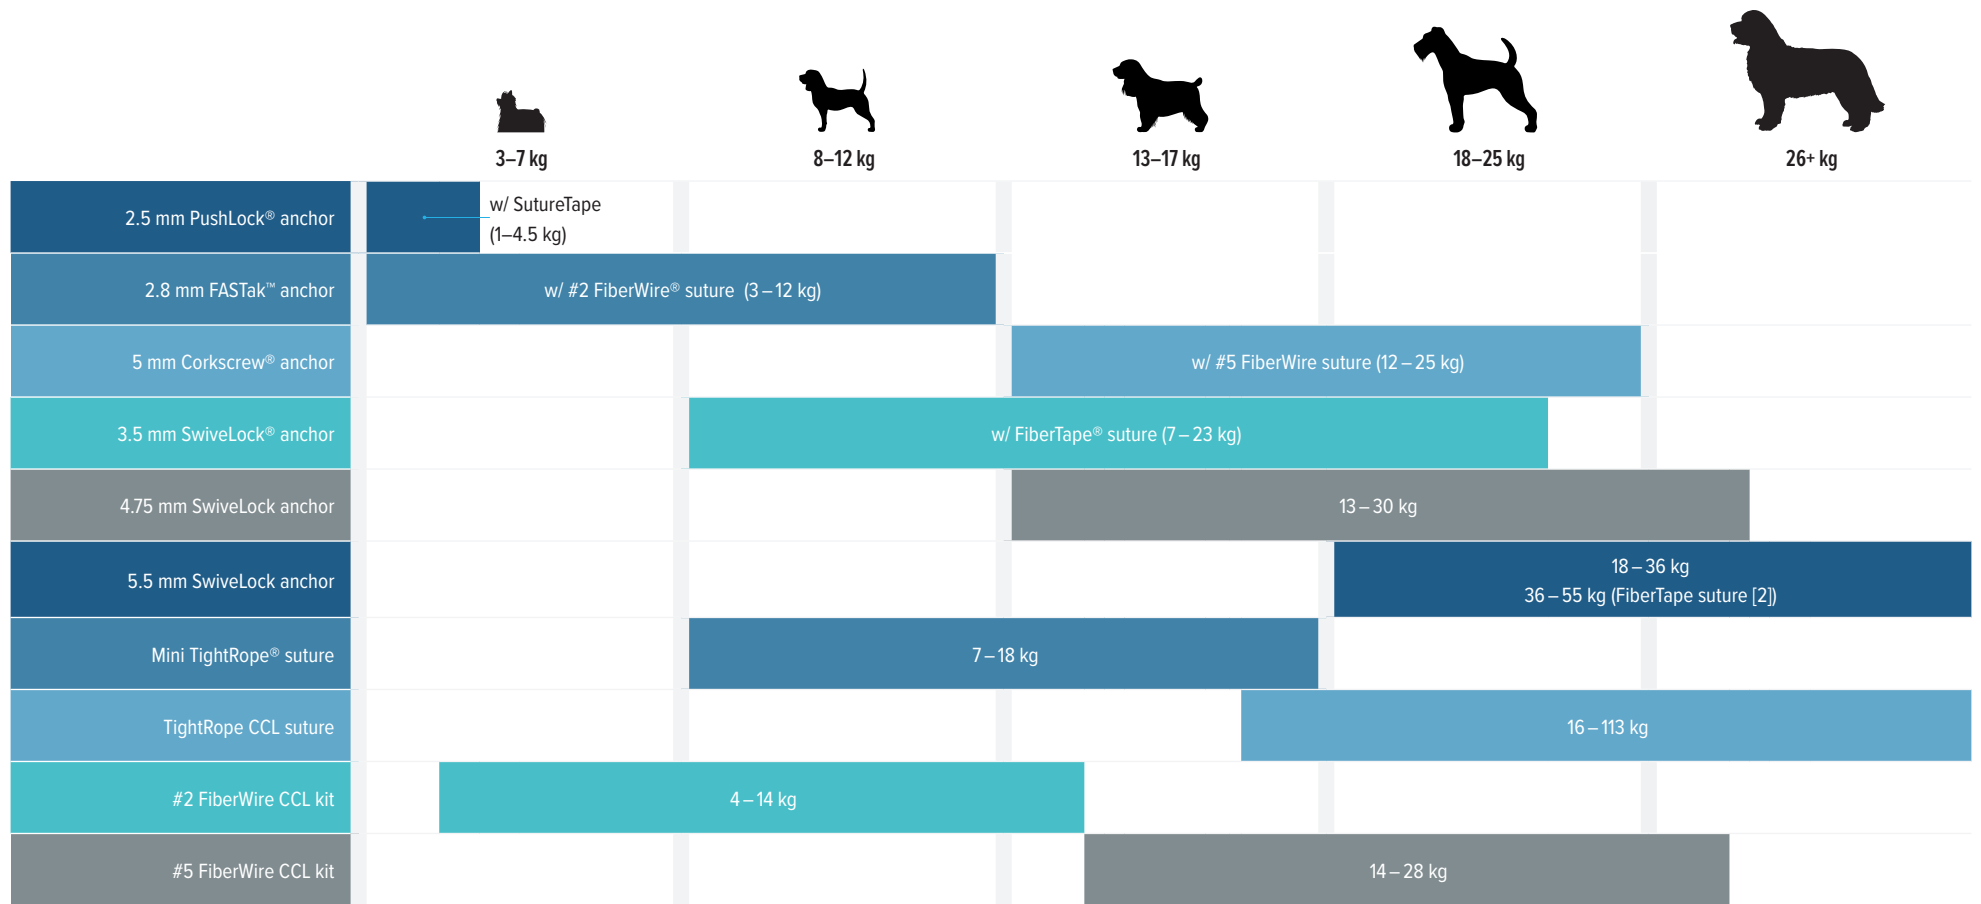

Canine Product

Weight Reference Chart

All weight ranges are suggestions based on the ultimate load of the product and/or on our veterinary consultant's recommendation. It is up to the veterinarian to determine the proper product, application, technique, and weight range for using the selected product.